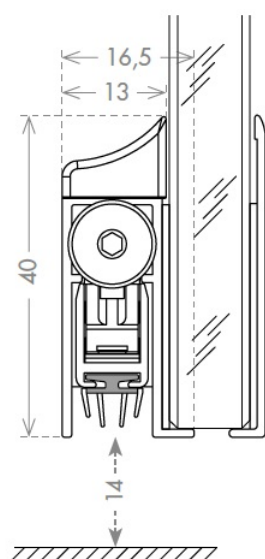

PRODUCT SHEET

Description:

Drop Down Alu Profile, "B", F/Glass Doors, 930mm, W/Adhesive Tape, 40mm Profile Height, 14mm Drop Function, Can be shorten, 150mm on the opposite Side to the Plunger, Tested to 200.000, closing Cycles, Anodized Finish, Balloon Silicon Seal (B)

Item number:

15.22.650-0

Units	Box	Carton	HS Code	Barcode
Set	1	25	8302415000	 5704866455480

PLUNGER TYPE

SEALS

B

SISO A/S

Mileparken 11
DK-2740 Skovlunde
Denmark
VAT: DK 24786013